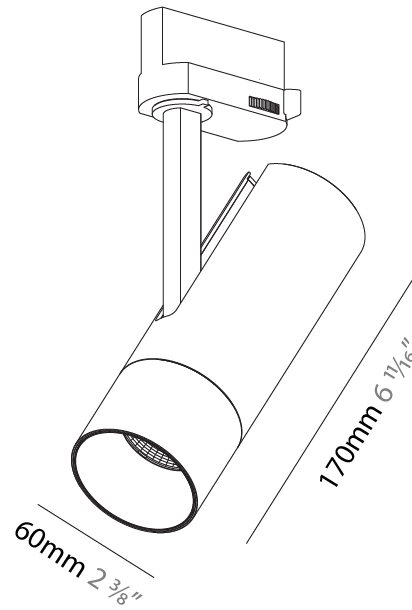

Aperture Sizes - Downlights: 2"
 Shape: Cylinder
 Diameter (mm): 60
 Diameter (in): 2 ³/₈"
 Height (mm): 170
 Height (in): 6 ¹¹/₁₆"
 Max. Overall Height (mm): 215
 Max. Overall Height (in): 8 ⁷/₁₆"
 Weight (kg): 0.572
 Weight (lbs): 1.26
 Fixture Finish: SSR / BKV / CWI / CRY / HAB / UFT / ITA / RUA / FTG / MYG / LOD / PUS / FRO / FUP / KIA / POP / BLS / SPG / MEY / GOH / CHC / COM / ABZ / JAG / OBR / MOS / ROR
 Fixture Material: Aluminum Die Cast

GENERAL

Series: Imagine
 Subseries: Imagine 60
 Partner: Prolicht
 Division: Architectural
 Installation: Track
 Mounting Location: Ceiling
 Light Distribution: Adjustable

PHYSICAL

Aperture Sizes - Downlights: 2"
 Shape: Cylinder
 Diameter (mm): 60
 Diameter (in): 2 3/8
 Height (mm): 170
 Height (in): 6 11/16
 Max. Overall Height (mm): 190
 Max. Overall Height (in): 7 1/2
 Weight (kg): 0.522
 Weight (lbs): 1.15
 Fixture Finish: SSR / BKV / CWI / CRY / HAB / UFT / ITA / RUA / FTG / MYG / LOD / PUS / FRO / FUP / KIA / POP / BLS / SPG / MEY / GOH / CHC / COM / ABZ / JAG / OBR / MOS / ROR
 Holder Finish: BLK / WHI / SIL
 Fixture Material: Aluminum Die Cast

OPTICAL

Optic: Lens Pack - No Lens / Linear Spread Lens / Honeycomb / Spread Lens
 Beam Angle: 12

RATINGS AND CERTIFICATIONS

Certified By: Certified for North American Standards
 IP rating: IP20

IMAGINE 60 TRACK