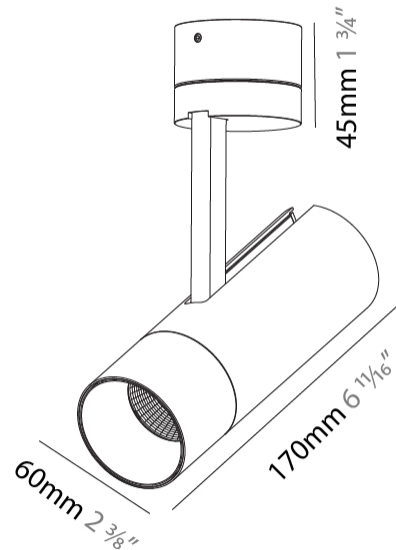

GENERAL

Series: Imagine
Subseries: Imagine 60
Partner: Prolicht
Division: Architectural
Installation: Surface
Product Type: Spots
Mounting Location: Ceiling
Light Distribution: Adjustable

PHYSICAL

Aperture Sizes - Downlights: 2"
Shape: Cylinder
Diameter (mm): 60
Diameter (in): 2 ³ / ₈
Height (mm): 170
Height (in): 6 ¹¹ / ₁₆
Max. Overall Height (mm): 215
Max. Overall Height (in): 8 ⁷ / ₁₆
Weight (kg): 0.604
Weight (lbs): 1.33
Fixture Finish: SSR / BKV / CWI / CRY / HAB / UFT / ITA / RUA / FTG / MYG / LOD / PUS / FRO / FUP / KIA / POP / BLS / SPG / MEY / GOH / CHC / COM / ABZ / JAG / OBR / MOS / ROR
Fixture Material: Aluminum Die Cast

OPTICAL

Reflector: 16 / 32 / 46
Optic: Lens Pack - No Lens / Linear Spread Lens / Honeycomb / Spread Lens
Adjustability: Rotational 350°; Tilt 90°

RATINGS AND CERTIFICATIONS

Certified By: Certified for North American Standards
IP rating: IP20

Aperture Sizes - Downlights: 2"
 Shape: Cylinder
 Diameter (mm): 60
 Diameter (in): 2 ³/₈"
 Height (mm): 170
 Height (in): 6 ¹¹/₁₆"
 Max. Overall Height (mm): 215
 Max. Overall Height (in): 8 ⁷/₁₆"
 Weight (kg): 0.572
 Weight (lbs): 1.26
 Fixture Finish: SSR / BKV / CWI / CRY / HAB / UFT / ITA / RUA / FTG / MYG / LOD / PUS / FRO / FUP / KIA / POP / BLS / SPG / MEY / GOH / CHC / COM / ABZ / JAG / OBR / MOS / ROR
 Fixture Material: Aluminum Die Cast