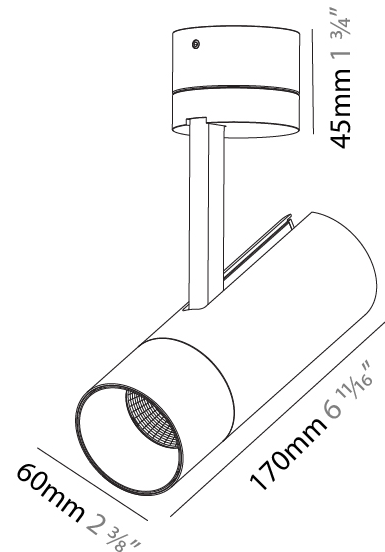

GENERAL

Series: Imagine
Subseries: Imagine 60
Partner: Prolicht
Division: Architectural
Installation: Surface
Product Type: Spots
Mounting Location: Ceiling
Light Distribution: Adjustable

PHYSICAL

Aperture Sizes - Downlights: 2"
Shape: Cylinder
Diameter (mm): 60
Diameter (in): 2 ³/₈"
Height (mm): 170
Height (in): 6 ¹¹/₁₆"
Max. Overall Height (mm): 215
Max. Overall Height (in): 8 ⁷/₁₆"
Weight (kg): 0.572
Weight (lbs): 1.26
Fixture Finish: SSR / BKV / CWI / CRY / HAB / UFT / ITA / RUA / FTG / MYG / LOD / PUS / FRO / FUP / KIA / POP / BLS / SPG / MEY / GOH / CHC / COM / ABZ / JAG / OBR / MOS / ROR
Fixture Material: Aluminum Die Cast

ELECTRICAL

Lamp Type: LED (Zhaga Standard)
Input Wattage (W): 13.2 / 16.5
Total Output Wattage (W): 12 / 15
Dimming: Tri-Mode (Non-Dimming and Phase Dimming (120Vac only) and 0-10V Dimming)
Driver Included: Yes
Driver Location: Integrated
Driver Type: Constant Current - Universal
Driver Class: Class 2
Input Voltage (V): 120 - 277
Constant Current (MA): 350

LED

Number of LEDs: 1
Color Temperature (°K): 2700 / 3000 / 3500 / 4000
Max. Delivered Lumen (lm): 520 / 580 / 627 / 640
CRI: >90 CRI
Lamp Life (hrs): 50000

OPTICAL

Reflector°: 12
Adjustability: Rotational 350°; Tilt 90°

RATINGS AND CERTIFICATIONS

Certified By: Certified for North American Standards
IP rating: IP20

PROJECT _____
TYPE _____
SPECIFIER _____
QUANTITY _____
DATE _____